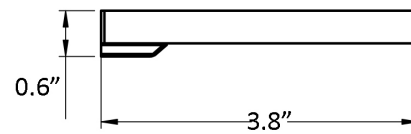

# Product Specs Sheets

Collection  
Evo-Luna

Model |  
Evo-Luna WSBC 38008

Dimensions Metric  
1 inch = 2.54 cm  
1 inch = 25.4 mm

**WS**<sup>®</sup>  
BATH  
COLLECTIONS

1051 Lea Drive - Collegeville, PA 19426  
Tel. 215 513 9400 - Fax 610 831 0215  
[www.ws bathcollections.com](http://www.ws bathcollections.com) - [info@ws bathcollections.com](mailto:info@ws bathcollections.com)

# Product Specs Sheets

Collection  
Luna

Model |  
Luna WSBC 38012

Dimensions Metric

1 inch = 2.54 cm  
1 inch = 25.4 mm

**WS**<sup>®</sup>  
BATH  
COLLECTIONS

1051 Lea Drive - Collegeville, PA 19426  
Tel. 215 513 9400 - Fax 610 831 0215  
[www.ws bathcollections.com](http://www.ws bathcollections.com) - [info@ws bathcollections.com](mailto:info@ws bathcollections.com)

# Product Specs Sheets

Collection  
Nwpc

Model |  
Nwpc'Y UDE'5: 232

Dimensions Metric  
1 inch = 2.54 cm  
1 inch = 25.4 mm

**WS**®  
BATH  
COLLECTIONS

1051 Lea Drive - Collegeville, PA 19426  
Tel. 215 513 9400 - Fax 610 831 0215  
[www.ws bathcollections.com](http://www.ws bathcollections.com) - [info@ws bathcollections.com](mailto:info@ws bathcollections.com)