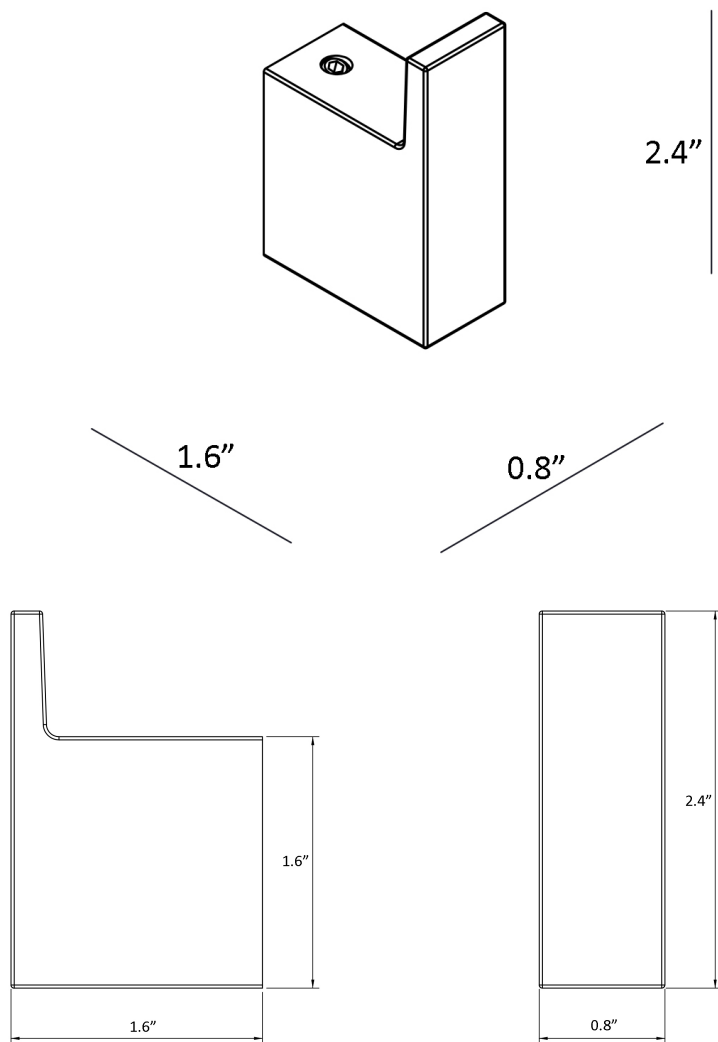

**Features**

- Bathroom accessory set
- Polished Chrome Finish
- Solid Brass Base
- Includes Mounting Hardware

**Luna WSBC 38090B CR**

**SKU# | Option:**

- Evo - Luna WSBC 38008 CR | Single Hook
- Luna WSBC 38012 CR | 23.6" L x 2.8" W x 0.4" H Towel Bar
- Luna WSBC 38004 CR | 5.5" L x 3.9" W x 0.4" H Toilet Paper Holder

# Product Specs Sheets

Collection  
Evo-Luna

Model |  
Evo-Luna WSBC 38008

Dimensions Metric  
1 inch = 2.54 cm  
1 inch = 25.4 mm

**WS**<sup>®</sup>  
BATH  
COLLECTIONS

1051 Lea Drive - Collegeville, PA 19426  
Tel. 215 513 9400 - Fax 610 831 0215  
[www.ws bathcollections.com](http://www.ws bathcollections.com) - [info@ws bathcollections.com](mailto:info@ws bathcollections.com)

# Product Specs Sheets

Collection  
Luna

Model |  
Luna WSBC 38012

Dimensions Metric

1 inch = 2.54 cm  
1 inch = 25.4 mm

**WS**<sup>®</sup>  
BATH  
COLLECTIONS

1051 Lea Drive - Collegeville, PA 19426  
Tel. 215 513 9400 - Fax 610 831 0215  
[www.ws bathcollections.com](http://www.ws bathcollections.com) - [info@ws bathcollections.com](mailto:info@ws bathcollections.com)

# Product Specs Sheets

Collection  
Nwpc

Model |  
Nwpc'Y UDE'5: 232

Dimensions Metric  
1 inch = 2.54 cm  
1 inch = 25.4 mm

**WS**®  
BATH  
COLLECTIONS

1051 Lea Drive - Collegeville, PA 19426  
Tel. 215 513 9400 - Fax 610 831 0215  
[www.ws bathcollections.com](http://www.ws bathcollections.com) - [info@ws bathcollections.com](mailto:info@ws bathcollections.com)