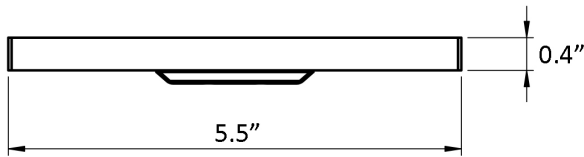

# Product Specs Sheets

Collection  
Evo-Luna

Model |  
Evo-Luna WSBC 38008

Dimensions Metric  
1 inch = 2.54 cm  
1 inch = 25.4 mm

**WS**<sup>®</sup>  
BATH  
COLLECTIONS

1051 Lea Drive - Collegeville, PA 19426  
Tel. 215 513 9400 - Fax 610 831 0215  
[www.ws bathcollections.com](http://www.ws bathcollections.com) - [info@ws bathcollections.com](mailto:info@ws bathcollections.com)

# Product Specs Sheets

Collection  
Luna

Model |  
Luna WSBC 38012

Dimensions Metric

1 inch = 2.54 cm  
1 inch = 25.4 mm

**WS**<sup>®</sup>  
BATH  
COLLECTIONS

1051 Lea Drive - Collegeville, PA 19426  
Tel. 215 513 9400 - Fax 610 831 0215  
[www.ws bathcollections.com](http://www.ws bathcollections.com) - [info@ws bathcollections.com](mailto:info@ws bathcollections.com)

# Product Specs Sheets

Collection  
Nwpc

Model |  
Nwpc'Y UDE'5: 232

Dimensions Metric  
1 inch = 2.54 cm  
1 inch = 25.4 mm

**WS**®  
BATH  
COLLECTIONS

1051 Lea Drive - Collegeville, PA 19426  
Tel. 215 513 9400 - Fax 610 831 0215  
[www.ws bathcollections.com](http://www.ws bathcollections.com) - [info@ws bathcollections.com](mailto:info@ws bathcollections.com)