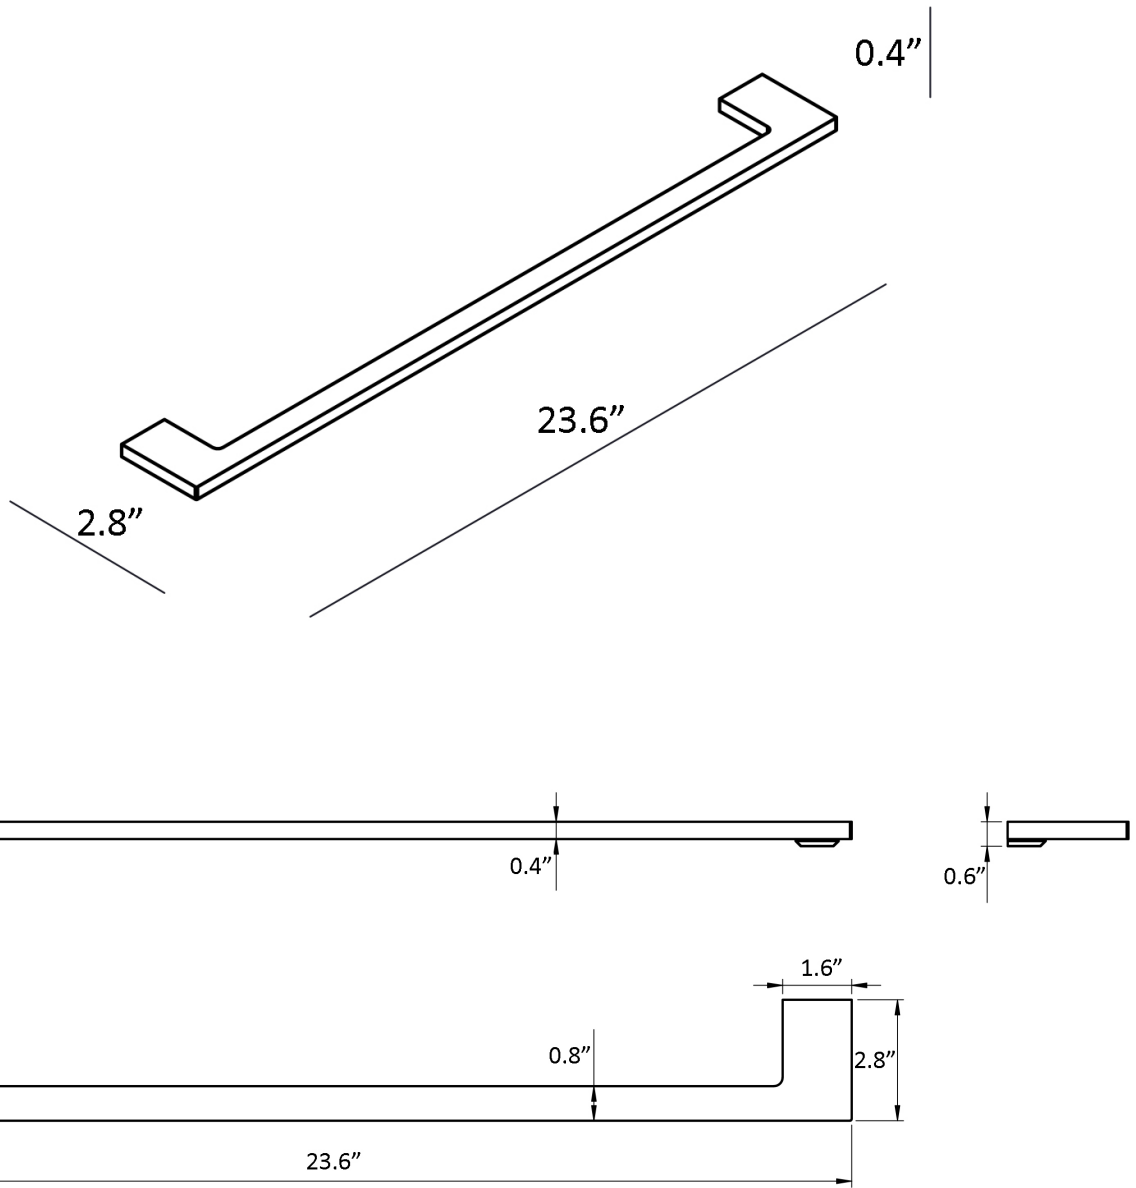

**Features**

- Bathroom accessory set
- Polished Chrome Finish
- Solid Brass Base
- Includes Mounting Hardware

**Luna WSBC 38090B CR**

**SKU# | Option:**

- Evo - Luna WSBC 38008 CR | Single Hook
- Luna WSBC 38012 CR | 23.6" L x 2.8" W x 0.4" H Towel Bar
- Luna WSBC 38004 CR | 5.5" L x 3.9" W x 0.4" H Toilet Paper Holder

# Product Specs Sheets

Collection  
Evo-Luna

Model |  
Evo-Luna WSBC 38008

Dimensions Metric  
1 inch = 2.54 cm  
1 inch = 25.4 mm

**WS**<sup>®</sup>  
BATH  
COLLECTIONS

1051 Lea Drive - Collegeville, PA 19426  
Tel. 215 513 9400 - Fax 610 831 0215  
[www.ws bathcollections.com](http://www.ws bathcollections.com) - [info@ws bathcollections.com](mailto:info@ws bathcollections.com)

# Product Specs Sheets

Collection  
Luna

Model |  
Luna WSBC 38012

Dimensions Metric

1 inch = 2.54 cm  
1 inch = 25.4 mm

**WS**<sup>®</sup>  
BATH  
COLLECTIONS

1051 Lea Drive - Collegeville, PA 19426  
Tel. 215 513 9400 - Fax 610 831 0215  
[www.ws bathcollections.com](http://www.ws bathcollections.com) - [info@ws bathcollections.com](mailto:info@ws bathcollections.com)

# Product Specs Sheets

Collection  
Nwpc

Model |  
Nwpc'Y UDE'5: 232

Dimensions Metric  
1 inch = 2.54 cm  
1 inch = 25.4 mm

**WS**®  
BATH  
COLLECTIONS

1051 Lea Drive - Collegeville, PA 19426  
Tel. 215 513 9400 - Fax 610 831 0215  
[www.ws bathcollections.com](http://www.ws bathcollections.com) - [info@ws bathcollections.com](mailto:info@ws bathcollections.com)