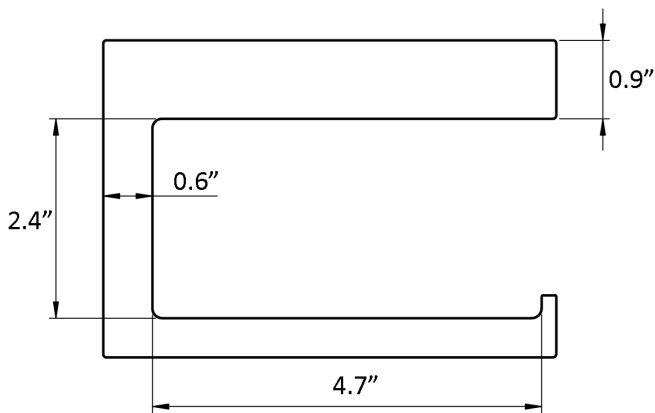

**Finishes**

|||| CR Polished Chrome

<p><b>Collection</b> Luna</p>	<p><b>Model  </b> Luna WSBC 38090B</p>	<p>Dimensions Metric <i>1 inch = 2.54 cm</i> <i>1 inch = 25.4 mm</i></p>	 <p>1051 Lea Drive - Collegeville, PA 19426 Tel. 215 513 9400 - Fax 610 831 0215 <a href="http://www.ws bathcollections.com">www.ws bathcollections.com</a> - <a href="mailto:info@ws bathcollectins.com">info@ws bathcollectins.com</a></p>
-----------------------------------	--	--	---

# Product Specs Sheets

Collection  
Evo-Luna

Model |  
Evo-Luna WSBC 38008

Dimensions Metric  
1 inch = 2.54 cm  
1 inch = 25.4 mm

**WS**<sup>®</sup>  
BATH  
COLLECTIONS

1051 Lea Drive - Collegeville, PA 19426  
Tel. 215 513 9400 - Fax 610 831 0215  
[www.ws bathcollections.com](http://www.ws bathcollections.com) - [info@ws bathcollections.com](mailto:info@ws bathcollections.com)

# Product Specs Sheets

Collection  
Luna

Model |  
Luna WSBC 38012

Dimensions Metric

1 inch = 2.54 cm  
1 inch = 25.4 mm

**WS**<sup>®</sup>  
BATH  
COLLECTIONS

1051 Lea Drive - Collegeville, PA 19426  
Tel. 215 513 9400 - Fax 610 831 0215  
[www.ws bathcollections.com](http://www.ws bathcollections.com) - [info@ws bathcollections.com](mailto:info@ws bathcollections.com)

# Product Specs Sheets

Collection  
Nwpc

Model |  
Nwpc'Y UDE'5: 232

Dimensions Metric  
1 inch = 2.54 cm  
1 inch = 25.4 mm

**WS**®  
BATH  
COLLECTIONS

1051 Lea Drive - Collegeville, PA 19426  
Tel. 215 513 9400 - Fax 610 831 0215  
[www.ws bathcollections.com](http://www.ws bathcollections.com) - [info@ws bathcollections.com](mailto:info@ws bathcollections.com)