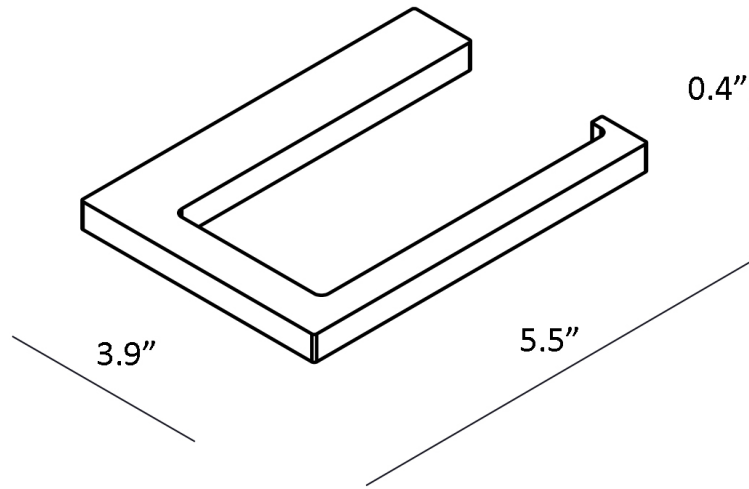

# Product Specs Sheets

Collection  
Evo-Luna

Model |  
Evo-Luna WSBC 38008

Dimensions Metric  
1 inch = 2.54 cm  
1 inch = 25.4 mm

**WS**<sup>®</sup>  
BATH  
COLLECTIONS

1051 Lea Drive - Collegeville, PA 19426  
Tel. 215 513 9400 - Fax 610 831 0215  
[www.ws bathcollections.com](http://www.ws bathcollections.com) - [info@ws bathcollections.com](mailto:info@ws bathcollections.com)

# Product Specs Sheets

Collection  
Luna

Model |  
Luna WSBC 38012

Dimensions Metric

1 inch = 2.54 cm  
1 inch = 25.4 mm

**WS**<sup>®</sup>  
BATH  
COLLECTIONS

1051 Lea Drive - Collegeville, PA 19426  
Tel. 215 513 9400 - Fax 610 831 0215  
[www.ws bathcollections.com](http://www.ws bathcollections.com) - [info@ws bathcollections.com](mailto:info@ws bathcollections.com)

# Product Specs Sheets

Collection  
Nwpc

Model |  
Nwpc'Y UDE'5: 232

Dimensions Metric  
1 inch = 2.54 cm  
1 inch = 25.4 mm

**WS**®  
BATH  
COLLECTIONS

1051 Lea Drive - Collegeville, PA 19426  
Tel. 215 513 9400 - Fax 610 831 0215  
[www.ws bathcollections.com](http://www.ws bathcollections.com) - [info@ws bathcollections.com](mailto:info@ws bathcollections.com)